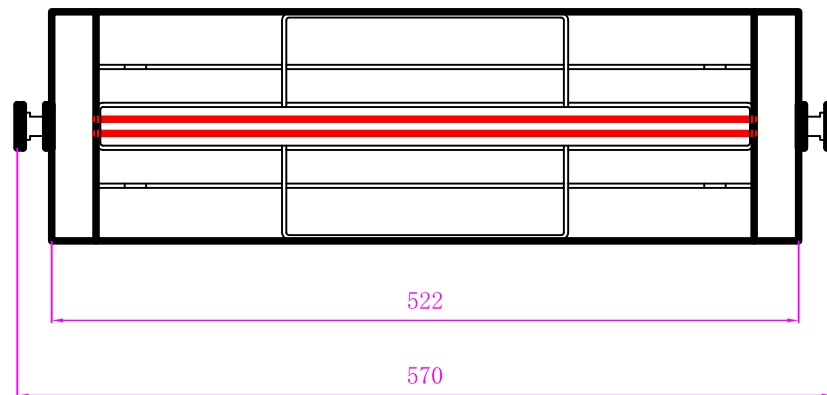

INFRALiGHT

DESIGN NO		 UNI EN ISO 9001 - 2000		
PRODUCT NAME	HH1000			
INSIDE SIZE		DATE		
DESIGNER	Infralight	SCALE		
AUDITOR				