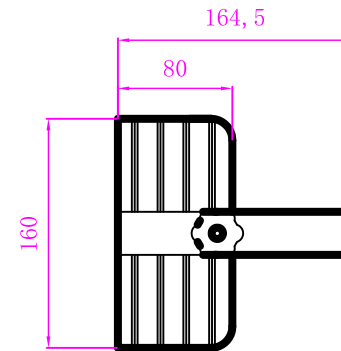

INFRALiGHT

DESIGN NO		 UNI EN ISO 9001 - 2000		
PRODUCT NAME	HH1000			
INSIDE SIZE		DATE		
DESIGNER	Infralight	SCALE		
AUDITOR				