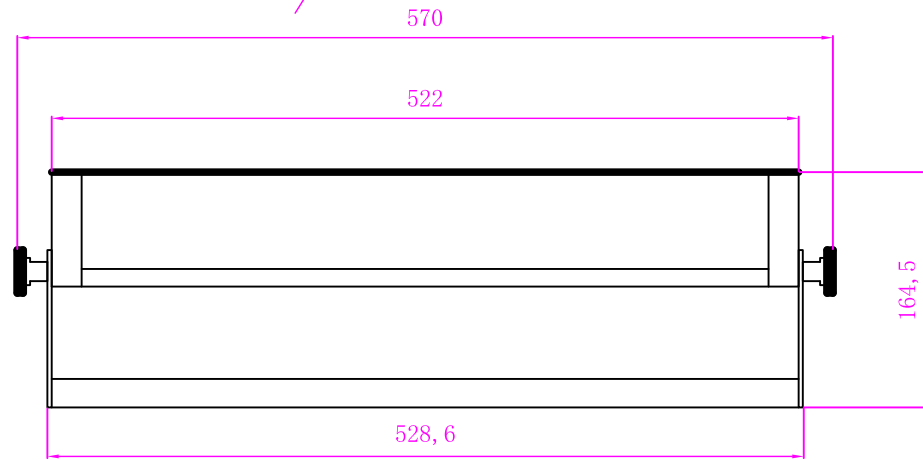

INFRALiGHT

DESIGN NO		 UNI EN ISO 9001 - 2000		
PRODUCT NAME	HH1000			
INSIDE SIZE		DATE		
DESIGNER	Infralight	SCALE		
AUDITOR				