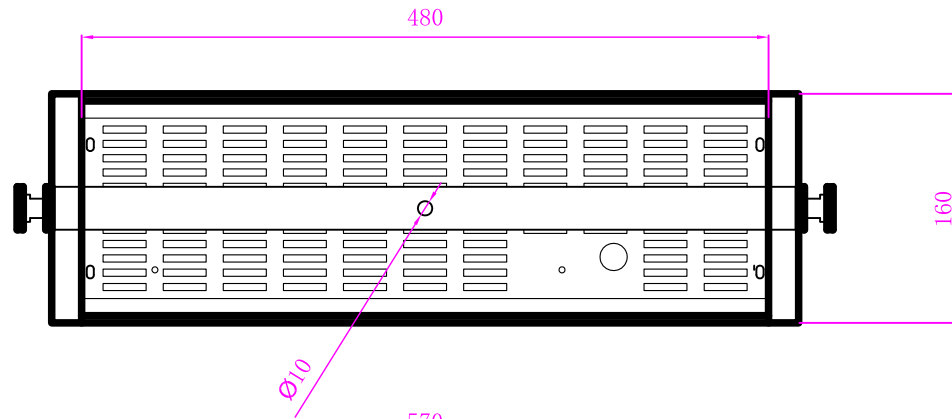

INFRALiGHT

DESIGN NO		 UNI EN ISO 9001 - 2000		
PRODUCT NAME	HH1000			
INSIDE SIZE		DATE		
DESIGNER	Infralight	SCALE		
AUDITOR				